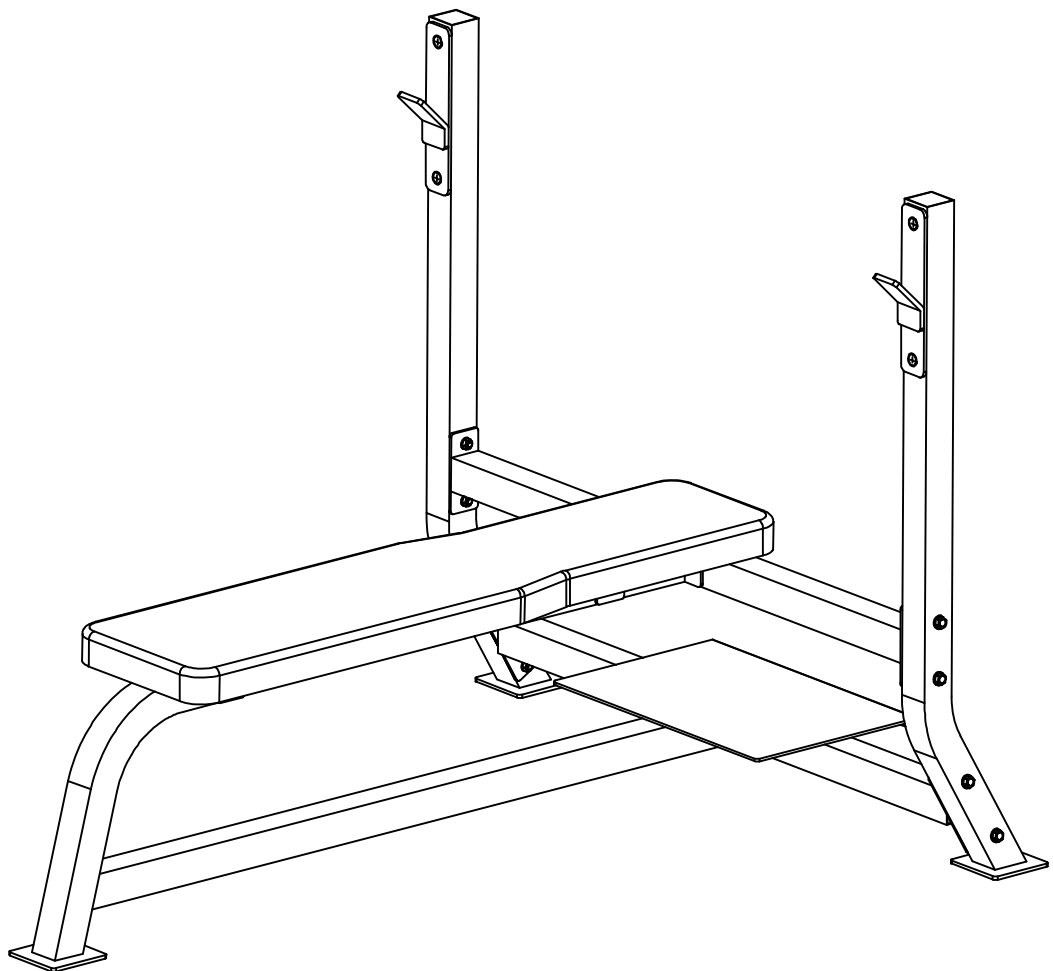

GORILLA SPORTS

Press Bench (10000110)

GORILLA SPORTS

Washer: (M10)

28PCS

Washer: (M8)

4PCS

Nut: (M10)

16PCS

Hex Bolt: (M10x70)

12PCS

Bolt: (M10x70)

4PCS

Hex Bolt: (M8x20)

4PCS

Spanner

1PC

1PC

2

Bolt M10x70

Bolt M10x70

M10

M10

M10