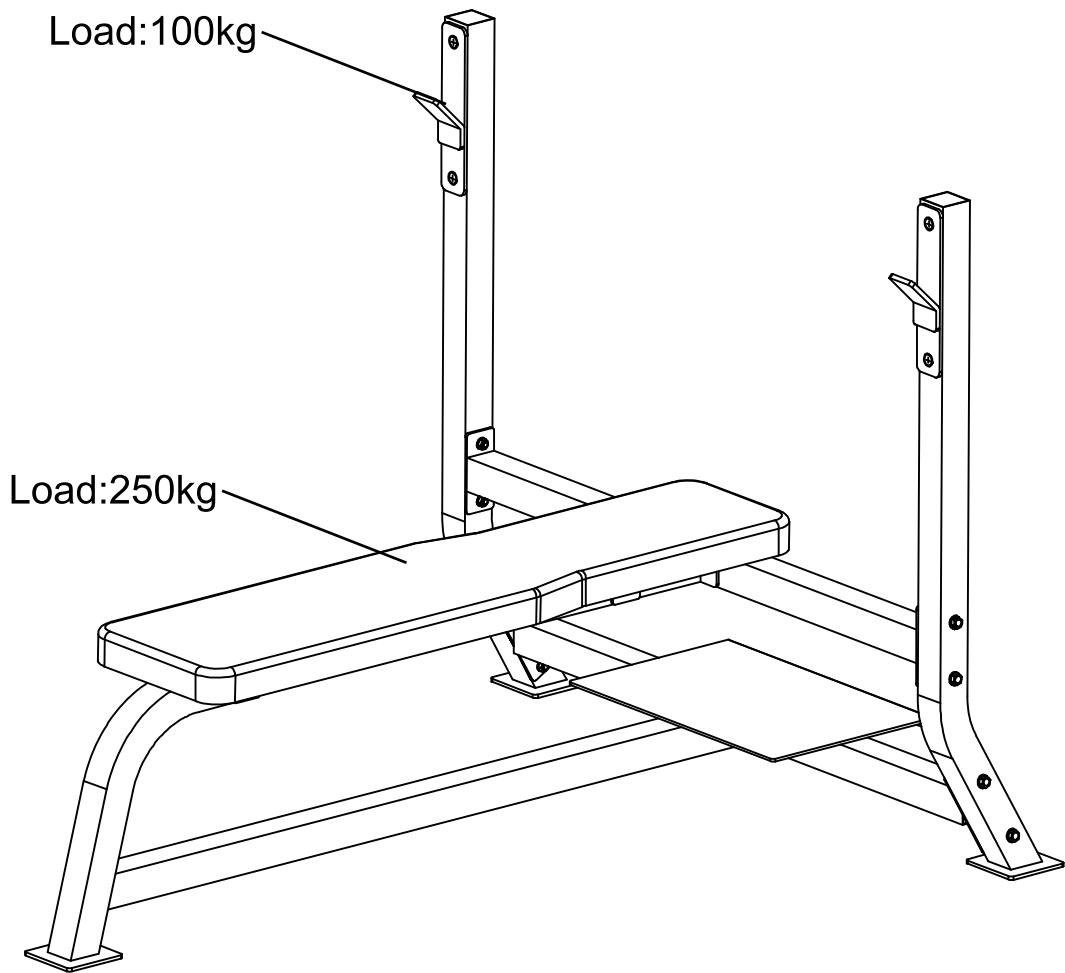

4

GORILLA SPORTS

Maximum Load:250kg