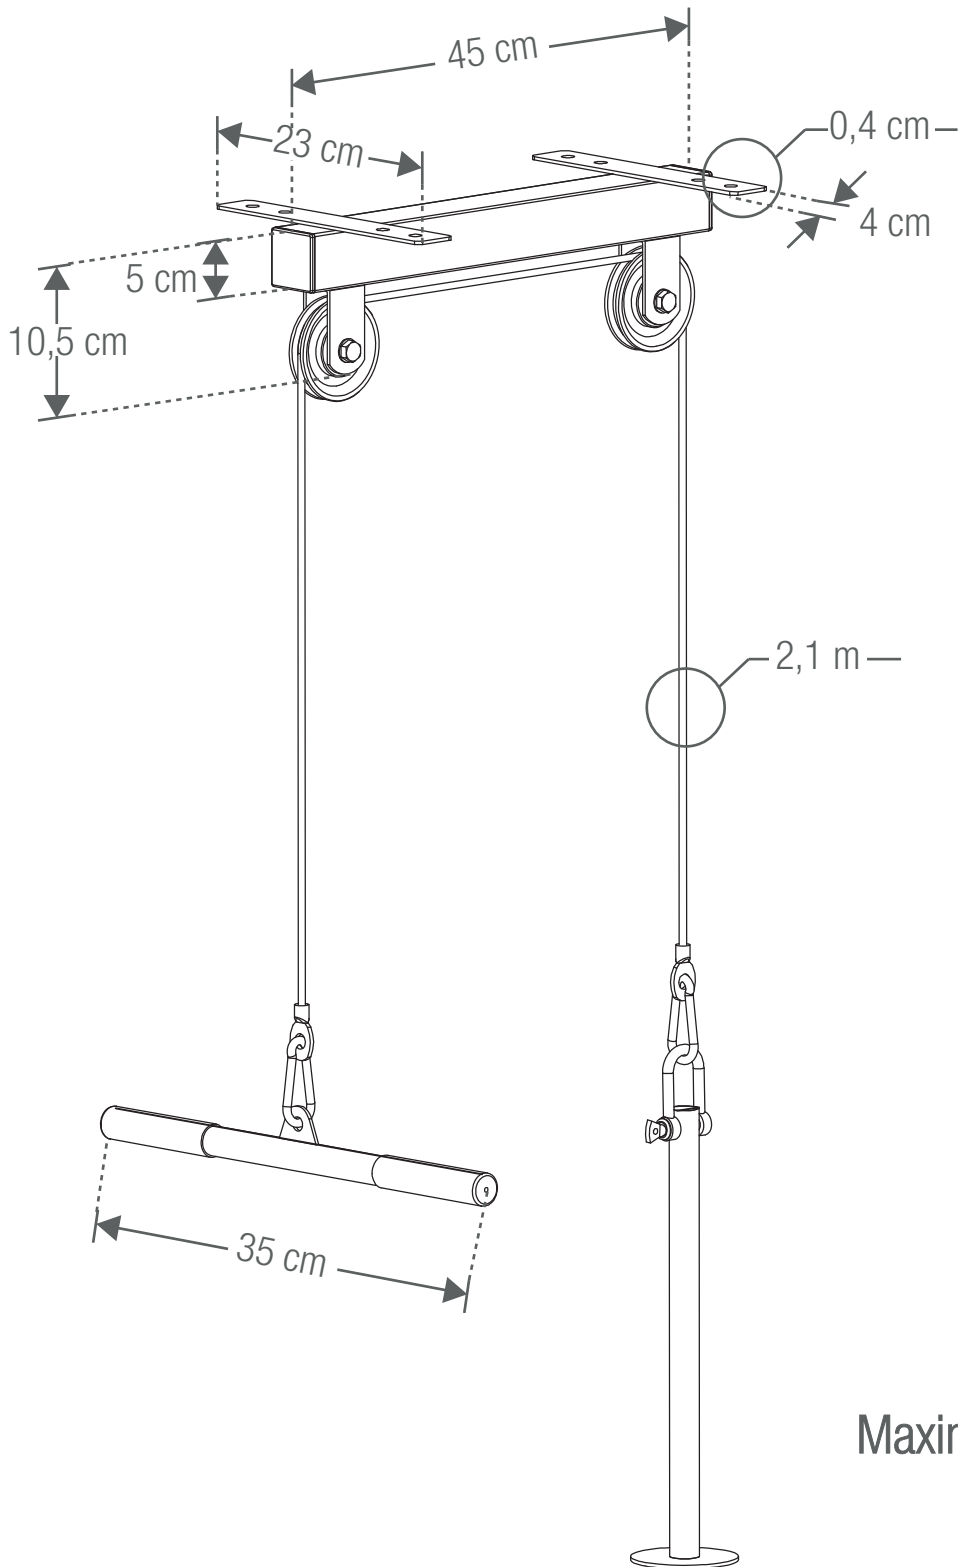

GORILLA SPORTS

Latmachine Ceiling(10000293)

GORILLA SPORTS

PROFESSIONAL GYM EQUIPMENT FOR EVERYONE

Maximum load: 150

GORILLA SPORTS

Washer: (Ø10)

4X

Hex Nut: (M10)

2X

Hex Bolt: (M10*45)

2X

Bulgy Screw(M8)

8X

Pulley

2X

Gourd Buckle

2X

U Shackle

1X

- | | |
|--------------------------|-------------------------|
| | |
| Hex Bolt (M10x45) - 2PCS | Washer (M10) - 4PCS |
| | |
| Hex Nut M10 - 2PC | Bulgy Screw (M8) - 8PCS |