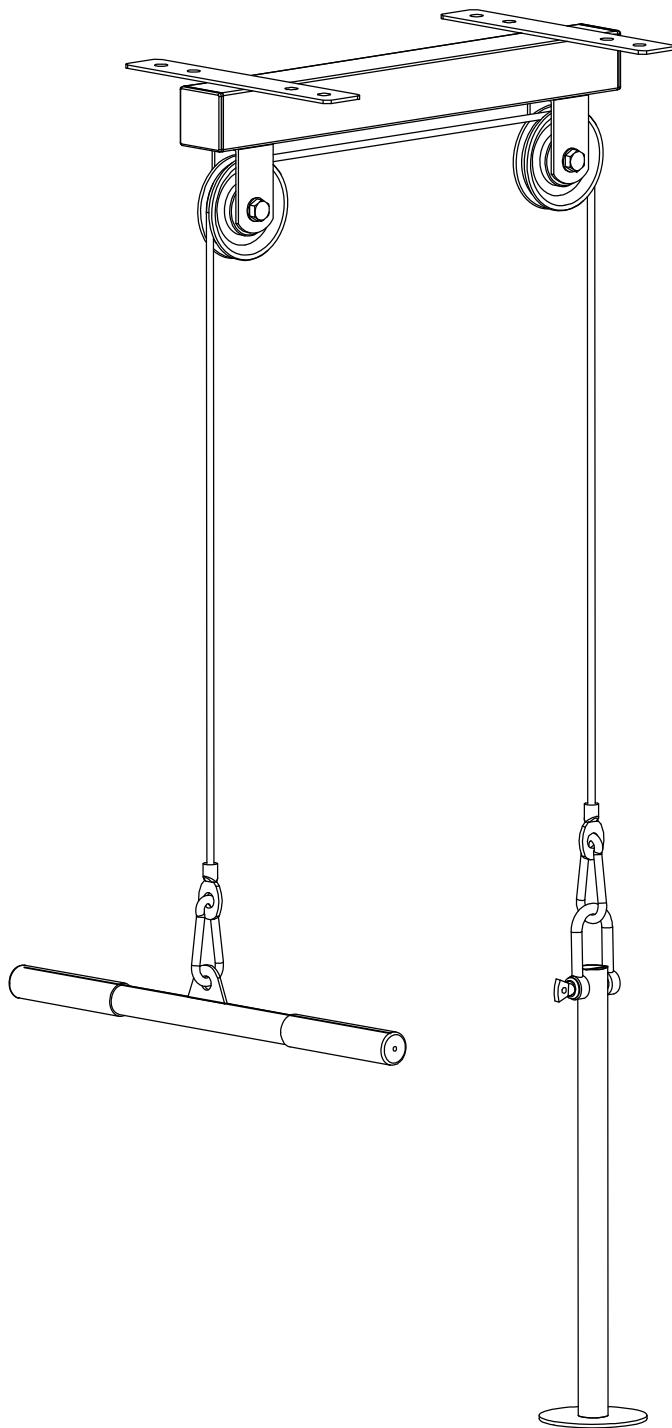

GORILLA SPORTS

Latmachine Ceiling(10000293)

GORILLA SPORTS

PROFESSIONAL GYM EQUIPMENT FOR EVERYONE

Maximum load: 150

GORILLA SPORTS

Washer: (Ø10)

4X

Hex Nut: (M10)

2X

Hex Bolt: (M10*45)

2X

Bulgy Screw(M8)

8X

Pulley

2X

Gourd Buckle

2X

U Shackle

1X

- | | |
|--------------------------|-------------------------|
| | |
| Hex Bolt (M10x45) - 2PCS | Washer (M10) - 4PCS |
| | |
| Hex Nut M10 - 2PC | Bulgy Screw (M8) - 8PCS |