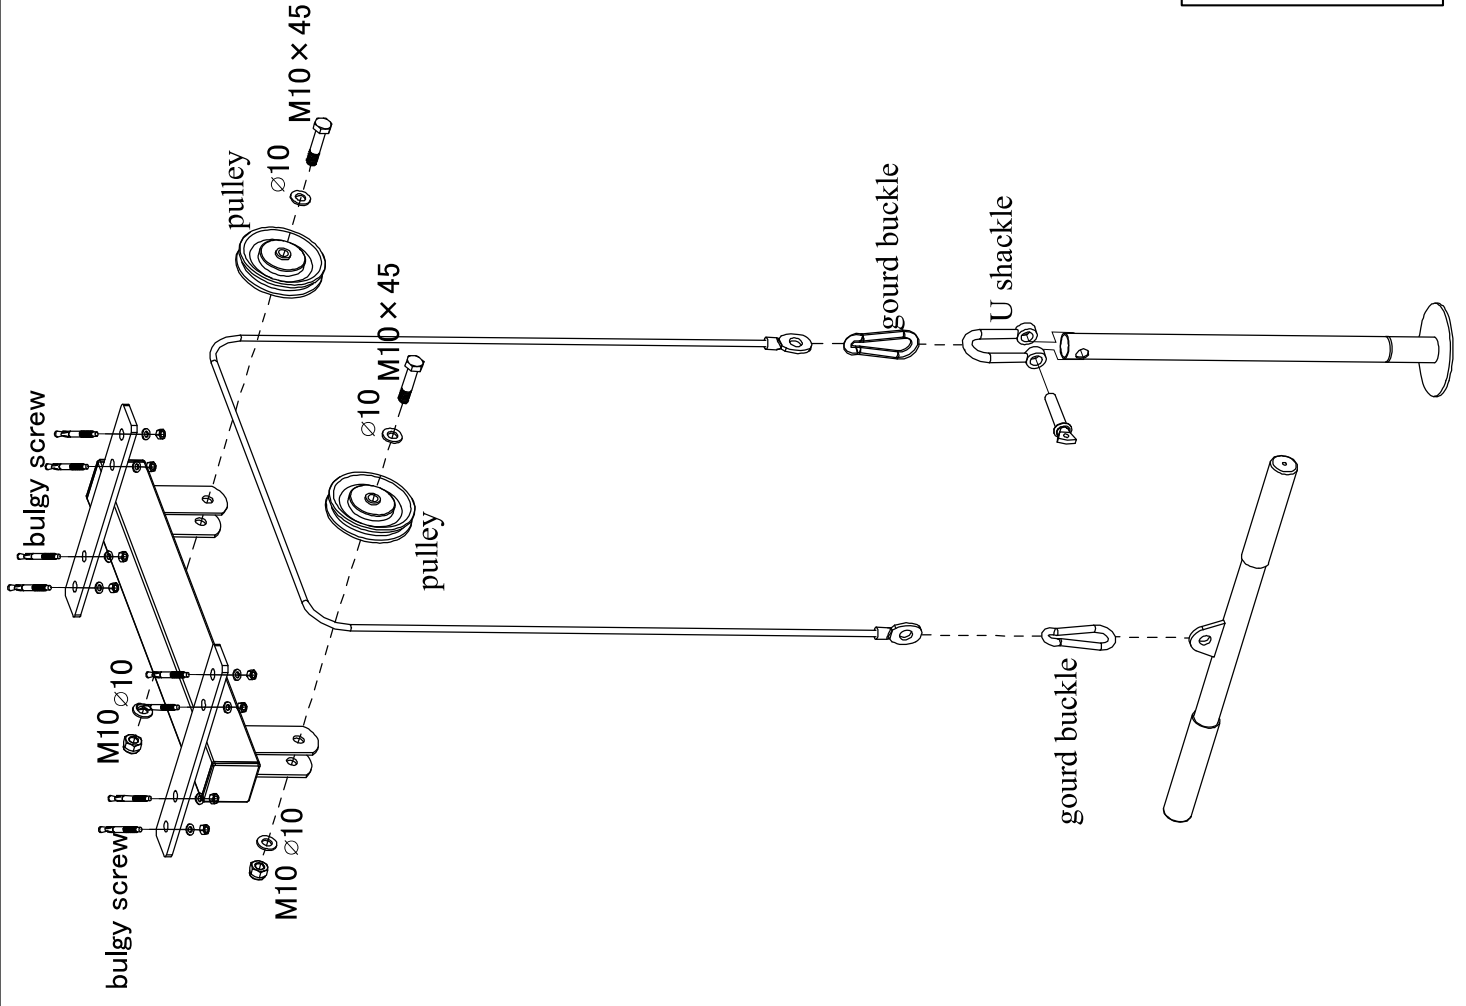

Hex Nut: (M10)

2X

Hex Bolt: (M10*45)

2X

Bulgy Screw(M8)

8X

Pulley

2X

Gourd Buckle

2X

U Shackle

1X

- | | |
|--------------------------|-------------------------|
| | |
| Hex Bolt (M10x45) - 2PCS | Washer (M10) - 4PCS |
| | |
| Hex Nut M10 - 2PC | Bulgy Screw (M8) - 8PCS |