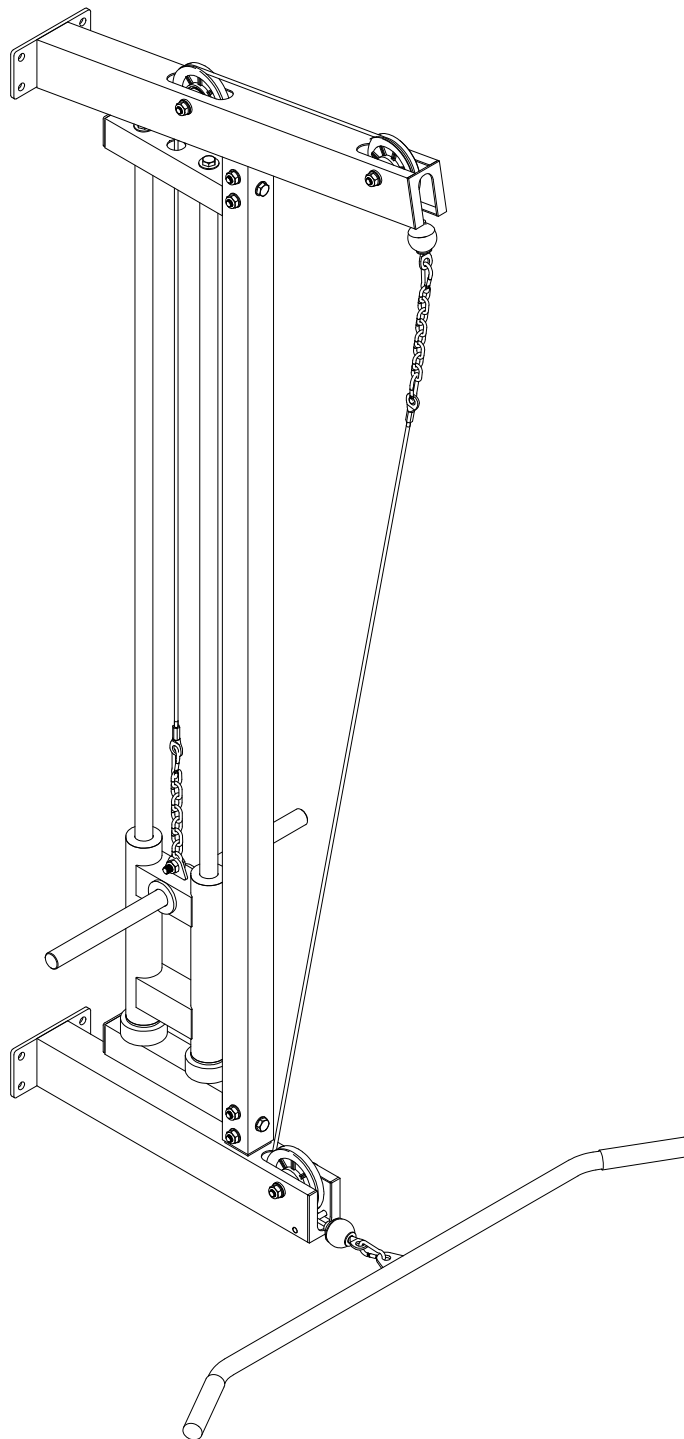

GORILLA SPORTS

High and Low Pulley Station (100879)

GORILLA SPORTS

Washer: ($\phi 10$)

18X

Big Washer: ($\phi 10$)

2X

Lock Nut: (M10)

8X

Hex Bolt: (M10*20)

7X

Hex Bolt: (M10*80)

3X

Hex Bolt: (M10*30)

1X

Hex Bolt: (M10*65)

4X

Expansion Bolt: (M10*80)

8X

GORILLA SPORTS

1

		
Washer ($\Phi 10$)-2PCS	Big Washer ($\Phi 10$)-2PCS	Hex Bolt (M10*20)-4PCS

2

3