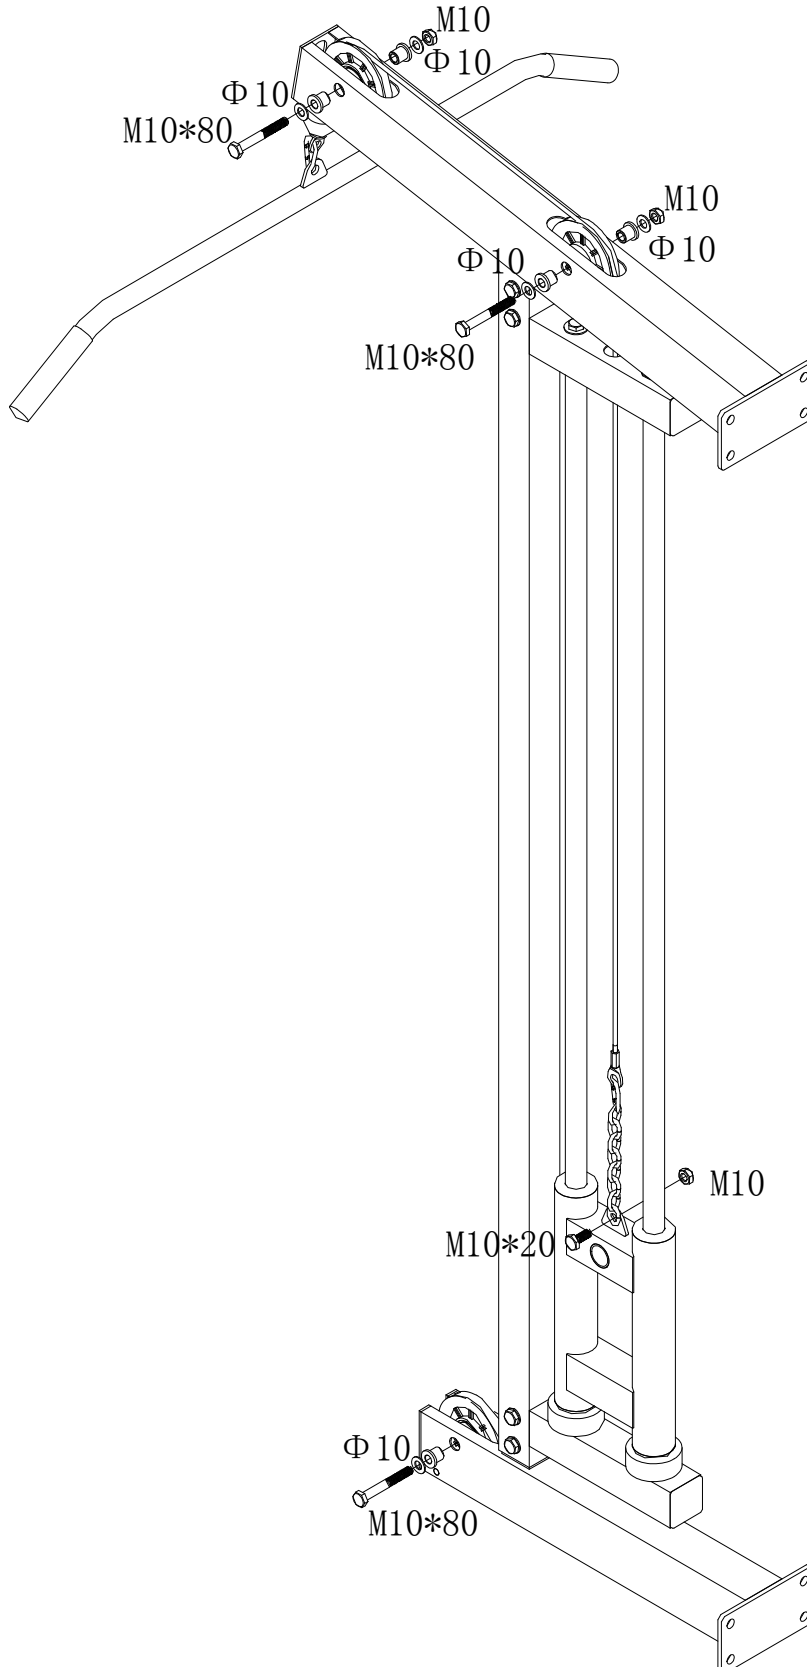

GORILLA SPORTS

High and Low Pulley Station (100879)

GORILLA SPORTS

Washer: ($\phi 10$)

18X

Big Washer: ($\phi 10$)

2X

Lock Nut: (M10)

8X

Hex Bolt: (M10*20)

7X

Hex Bolt: (M10*80)

3X

Hex Bolt: (M10*30)

1X

Hex Bolt: (M10*65)

4X

Expansion Bolt: (M10*80)

8X

GORILLA SPORTS

1

		
Washer ($\Phi 10$)-2PCS	Big Washer ($\Phi 10$)-2PCS	Hex Bolt (M10*20)-4PCS

2

3