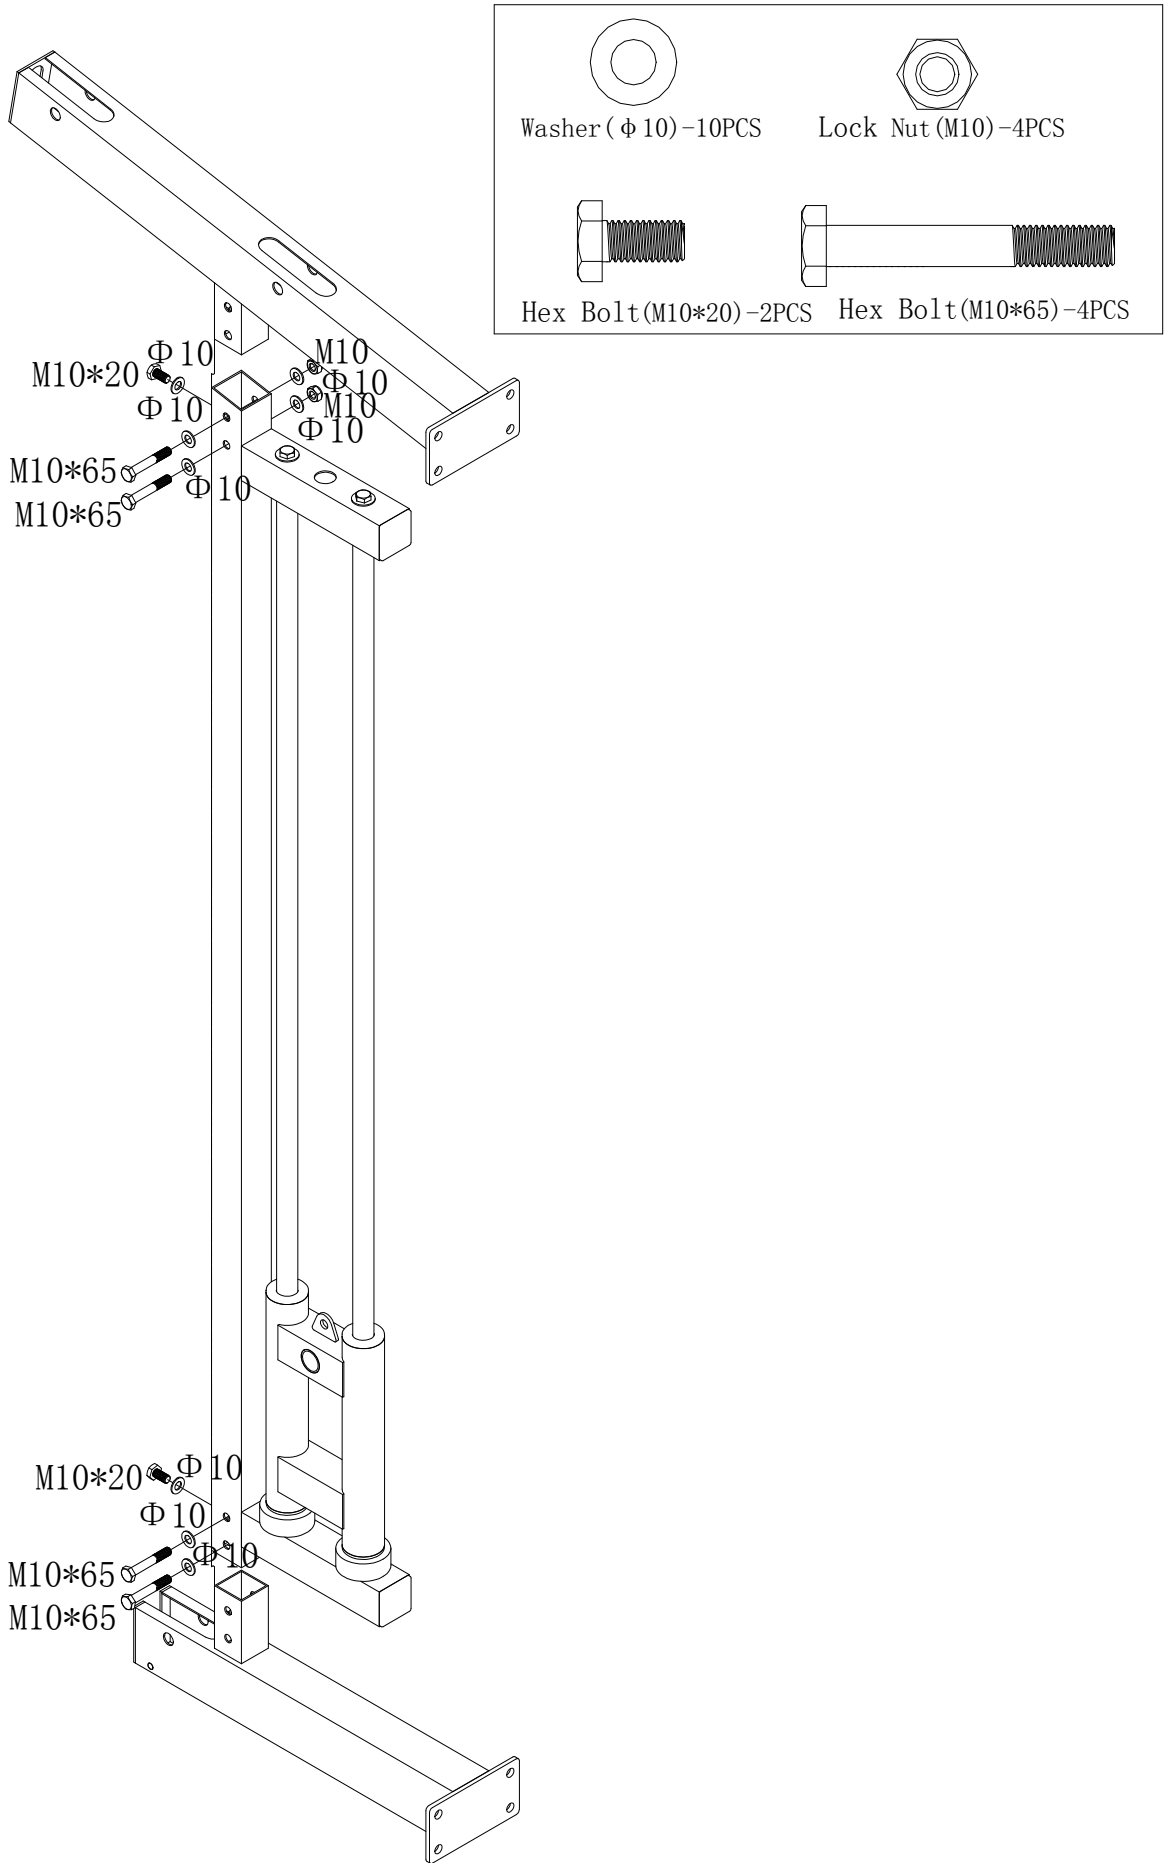

GORILLA SPORTS

High and Low Pulley Station (100879)

GORILLA SPORTS

Washer: ($\phi 10$)

18X

Big Washer: ($\phi 10$)

2X

Lock Nut: (M10)

8X

Hex Bolt: (M10*20)

7X

Hex Bolt: (M10*80)

3X

Hex Bolt: (M10*30)

1X

Hex Bolt: (M10*65)

4X

Expansion Bolt: (M10*80)

8X

GORILLA SPORTS

1

		
Washer ($\Phi 10$)-2PCS	Big Washer ($\Phi 10$)-2PCS	Hex Bolt (M10*20)-4PCS

2

3