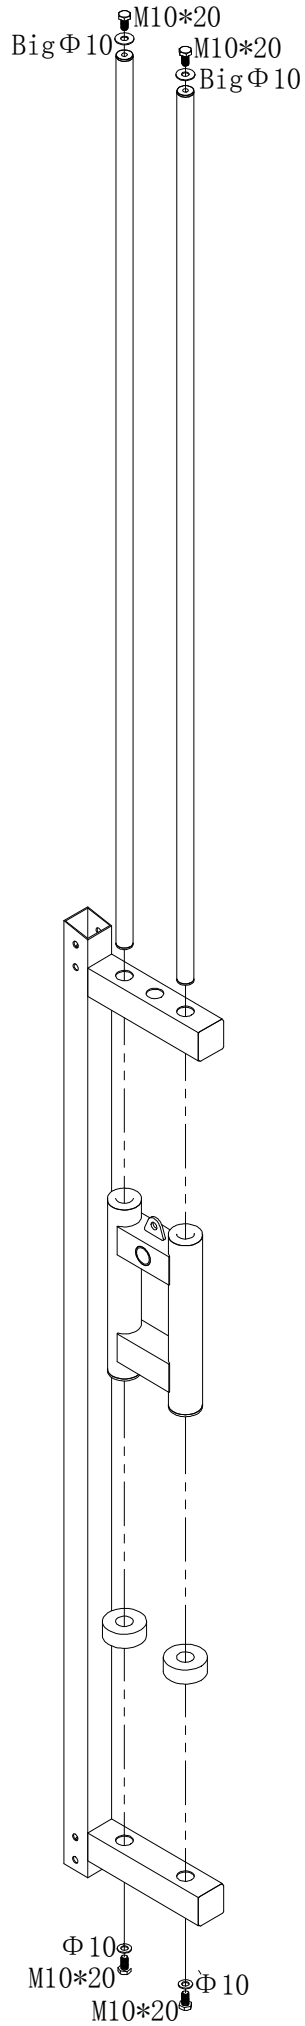

GORILLA SPORTS

High and Low Pulley Station (100879)

GORILLA SPORTS

Washer: ($\phi 10$)

18X

Big Washer: ($\phi 10$)

2X

Lock Nut: (M10)

8X

Hex Bolt: (M10*20)

7X

Hex Bolt: (M10*80)

3X

Hex Bolt: (M10*30)

1X

Hex Bolt: (M10*65)

4X

Expansion Bolt: (M10*80)

8X

GORILLA SPORTS

1

		
Washer ($\Phi 10$)-2PCS	Big Washer ($\Phi 10$)-2PCS	Hex Bolt (M10*20)-4PCS

2

3

4