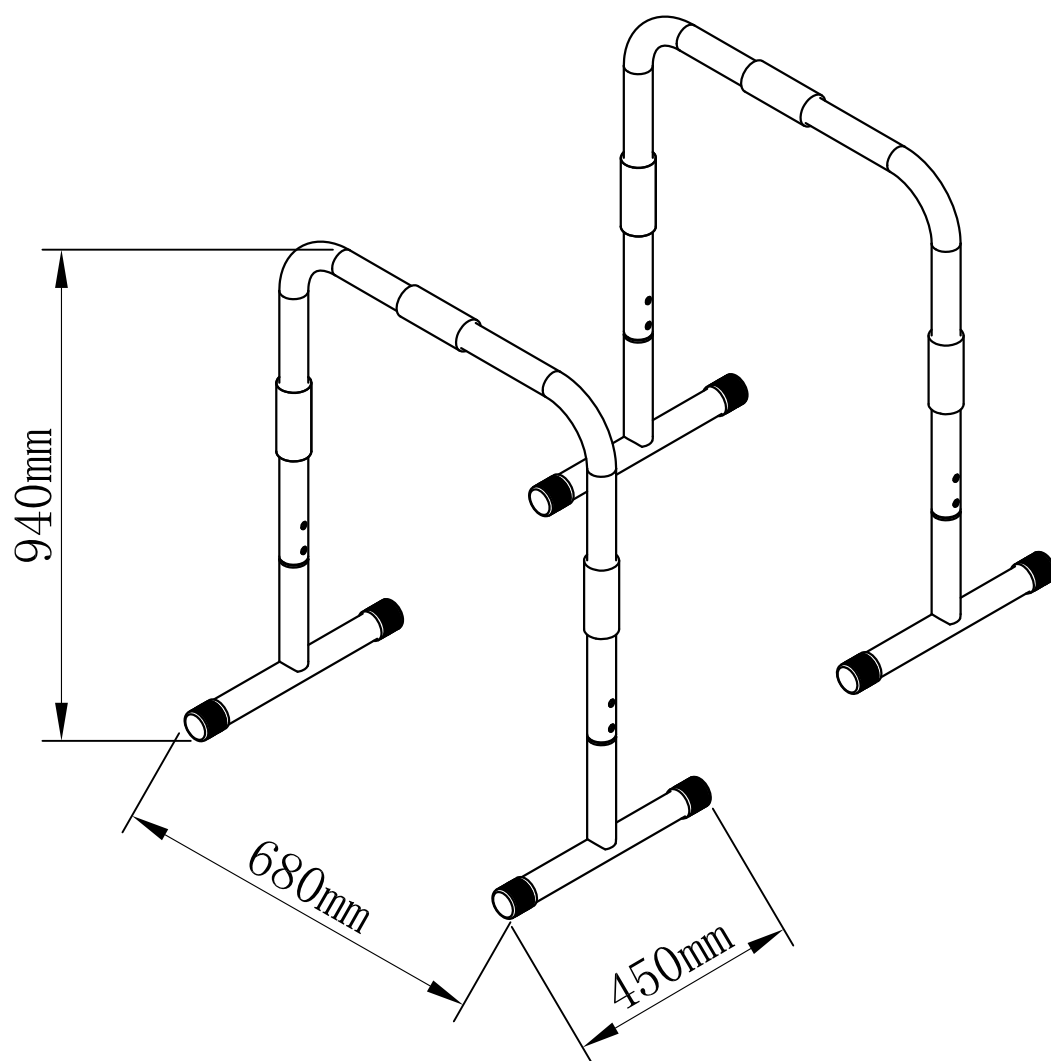

GORILLA SPORTS

Push up stand bar high (101126)

Maxmum loading:100KG

Inner hex bolt (M8*16)-16PCS

Arc Washer (Ø8)-16PCS